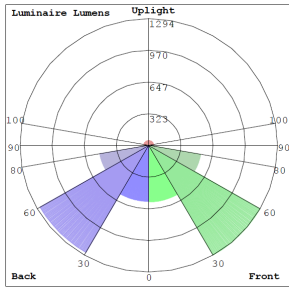

Lighting:

- MCT: Multi Color Temperature (Selectable with Switch Inside Fixture)
- Lens: Parabolic Reflector Lens
- High Quality LED Chips provide High Efficiency, Heat Dissipation, Stability, and Lumen Maintenance
- Dimmable: 0~10V Dimmable
- Lumens Range: 4600LM
- Color Temperatures: 3500K/4000K/5000K
- Color Rendering Index: CRI ≥ 80
- Rated Life: 50,000 Hrs

BUG Rating: B2-U2-G1

Area 50'x 55' Mounting Height: 9'

Other Views:

Side View

Lens View

Back View

Performance Table: SCLP-4FT-40W

MODEL NO.	Wattage	Voltage	Lumens	Color Temp.	BUG Rating	LPW
SCLP-4FT-40W-MCT-D	40W	120~277V	4600LM	3500K	B2-U2-G1	115
				4000K		
				5000K		