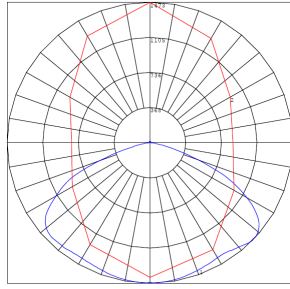

BUG Rating: B2-U2-G1

Area 50'x 55' Mounting Height: 9'

Other Views:

Side View

Lens View

Back View

Performance Table: SCLP-4FT-40W

MODEL NO.	Wattage	Voltage	Lumens	Color Temp.	BUG Rating	LPW
SCLP-4FT-40W-MCT-D	40W	120~277V	4600LM	3500K	B2-U2-G1	115
				4000K		
				5000K		