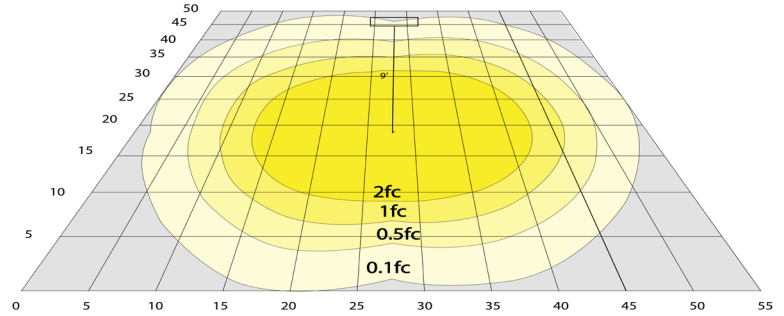

BUG Rating: B2-U2-G1

Area 50'x 55' Mounting Height: 9'

Other Views:

Side View

Lens View

Back View

Performance Table: SCLP-4FT-40W

MODEL NO.	Wattage	Voltage	Lumens	Color Temp.	BUG Rating	LPW
SCLP-4FT-40W-MCT-D	40W	120~277V	4600LM	3500K	B2-U2-G1	115
				4000K		
				5000K		