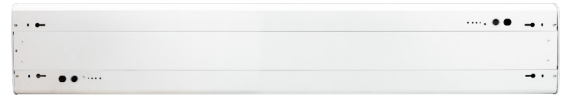

BUG Rating: B2-U2-G1

Area 50'x 55' Mounting Height: 9'

Other Views:

Side View

Lens View

Back View

Performance Table: SCLP-4FT-40W

MODEL NO.	Wattage	Voltage	Lumens	Color Temp.	BUG Rating	LPW
SCLP-4FT-40W-MCT-D	40W	120~277V	4600LM	3500K	B2-U2-G1	115
				4000K		
				5000K		

Sample Ordering

Model	Size	Watt	Color Temp.	Dimming
SCLP	4FT	40W	MCT	D

Accessory:

Blank = No Option For Accessories
SCLP-CB = COUPLING BRACKET

Factory-Installed Options:

Blank = No Option For Accessories
OPT-EM-SL1INT = EMERGENCY BACKUP INTERNAL BATTERY
OPT-CLR-100 = COLOR PAINT
WEC-3RC = REMOTE CONTROL
OPT-SEN-2US = ULTRASONIC BI-LEVEL DIMMING (REMOTE NOT NEEDED)