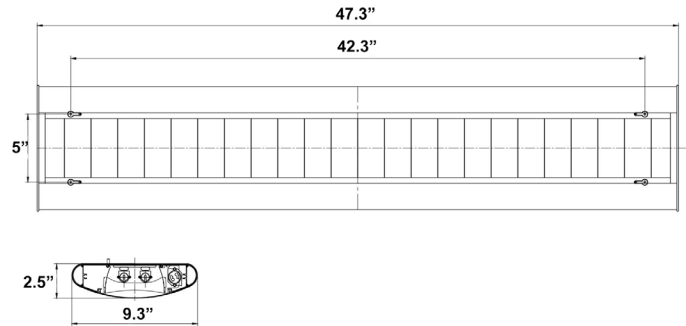

Project Name: _____

Note: _____

Type: _____

5" H x 2 1/2" D x 47.3" W

Ideal for Storage rooms, Offices Conference rooms, Retail Reception areas, Hallways Education facilities

Features

- Lens: Parabolic Reflector Lens
- Housing: Anodized Aluminum
- 5-Year Warranty
- Rated Life: 50,000 Hrs

Technical Specifications

Electrical:

- Voltage: 120-277V AC 60Hz
- Wattage: 40W
- Power Factor: >0.95
- Efficacy: 115 LPW
- THD: <20%

Mechanical:

- Housing: Anodized Aluminum
- Polycarbonate End Caps
- Ambient Temperature: -22°F to +104°F
- 5-year Warranty

BUG Rating: B2-U2-G1

Area 50'x 55' Mounting Height: 9'

Other Views:

Side View

Lens View

Back View

Performance Table: SCLP-4FT-40W

MODEL NO.	Wattage	Voltage	Lumens	Color Temp.	BUG Rating	LPW
SCLP-4FT-40W-MCT-D	40W	120~277V	4600LM	3500K	B2-U2-G1	115
				4000K		
				5000K		