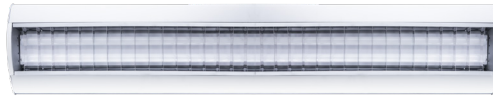

BUG Rating: B2-U2-G1

Area 50'x 55' Mounting Height: 9'

Other Views:

Side View

Lens View

Back View

Performance Table: SCLP-4FT-40W

MODEL NO.	Wattage	Voltage	Lumens	Color Temp.	BUG Rating	LPW
SCLP-4FT-40W-MCT-D	40W	120~277V	4600LM	3500K	B2-U2-G1	115
				4000K		
				5000K		

Sample Ordering

Model	Size	Watt	Color Temp.	Dimming
SCLP	4FT	40W	MCT	D

Accessory:

Blank = No Option For Accessories
SCLP-CB = COUPLING BRACKET

Factory-Installed Options:

Blank = No Option For Accessories
OPT-EM-SL1INT = EMERGENCY BACKUP INTERNAL BATTERY
OPT-CLR-100 = COLOR PAINT
WEC-3RC = REMOTE CONTROL
OPT-SEN-2US = ULTRASONIC BI-LEVEL DIMMING (REMOTE NOT NEEDED)